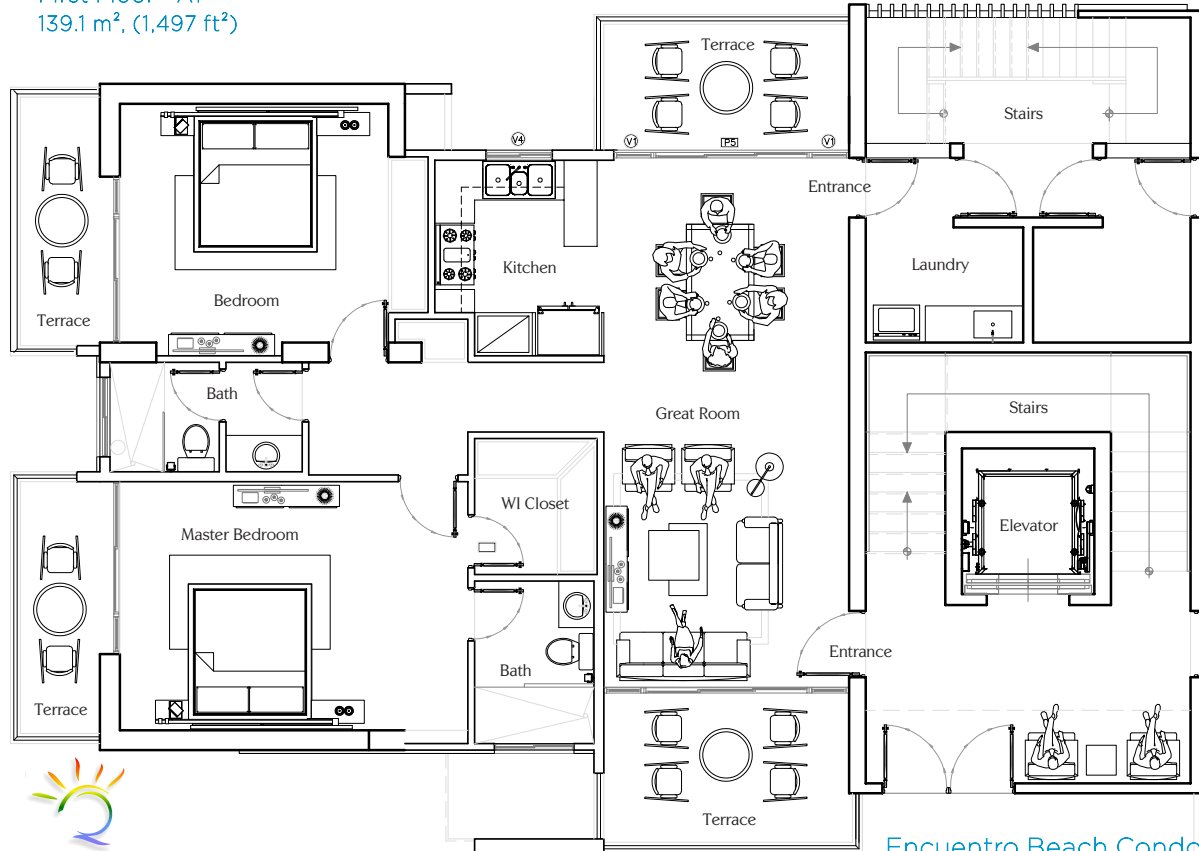

Building 9
2-Bedrooms
First Floor - A1
139.1 m², (1,497 ft²)

Encuentro Beach Condos

CONNECTIONS
AN LGBTQ INCLUSIVE COMMUNITY

CONNECTIONS
AN LGBTQ INCLUSIVE COMMUNITY

Building 9
2-Bedrooms
First Floor - B1
137.5 m², (1,480 ft²)

Encuentro Beach Condos

Building 9
2-Bedrooms
Second Floor - A2
138.9 m², (1,495 ft²)

Encuentro Beach Condos

Building 9
2-Bedrooms
Second Floor - B2
143.6 m². (1,545 ft²)

Encuentro Beach Condos

Building 9
2-Bedrooms, Third & Fourth Floors - A3
2-Level Penthouse
260.3 m², (2,801 ft²)

Encuentro Beach Condos

CONNECTIONS
AN LGBTQ INCLUSIVE COMMUNITY

3rd FLOOR

CONNECTIONS
AN LGBTQ INCLUSIVE COMMUNITY

Encuentro Beach Condos

Building 9
2-Bedrooms,
Third & Fourth Floors - A3
2-Level Penthouse
260.3 m². (2,801 ft²)

4th FLOOR