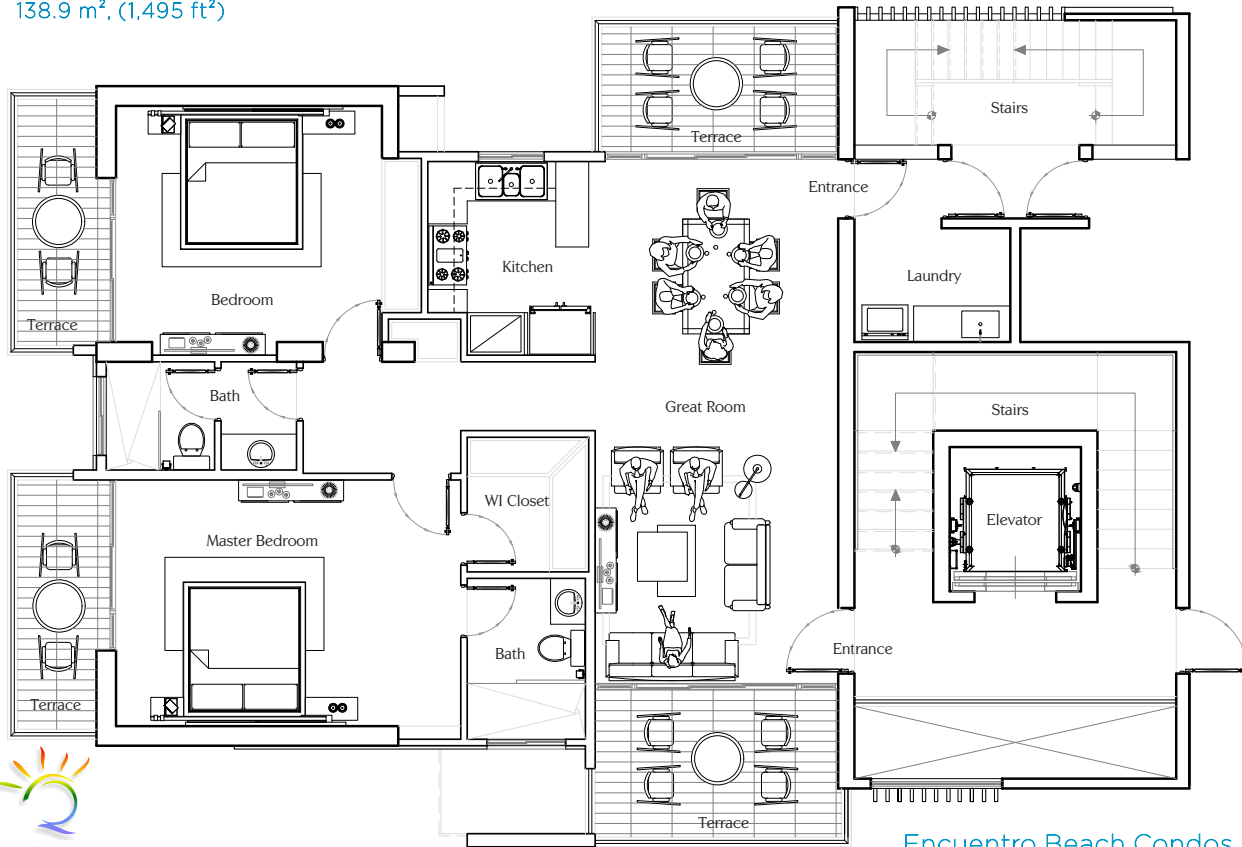

Building 9
2-Bedrooms
First Floor - A1
139.1 m², (1,497 ft²)

Encuentro Beach Condos

CONNECTIONS
AN LGBTQ INCLUSIVE COMMUNITY

CONNECTIONS
AN LGBTQ INCLUSIVE COMMUNITY

Building 9
2-Bedrooms
First Floor - B1
137.5 m², (1,480 ft²)

Encuentro Beach Condos

Building 9
2-Bedrooms
Second Floor - A2
138.9 m², (1,495 ft²)

Encuentro Beach Condos

Building 9
2-Bedrooms
Second Floor - B2
143.6 m². (1,545 ft²)

Encuentro Beach Condos

Building 9
2-Bedrooms, Third & Fourth Floors - A3
2-Level Penthouse
260.3 m², (2,801 ft²)

Encuentro Beach Condos

CONNECTIONS
AN LGBTQ INCLUSIVE COMMUNITY

3rd FLOOR

CONNECTIONS
AN LGBTQ INCLUSIVE COMMUNITY

Encuentro Beach Condos

Building 9
2-Bedrooms,
Third & Fourth Floors - A3
2-Level Penthouse
260.3 m². (2,801 ft²)

4th FLOOR