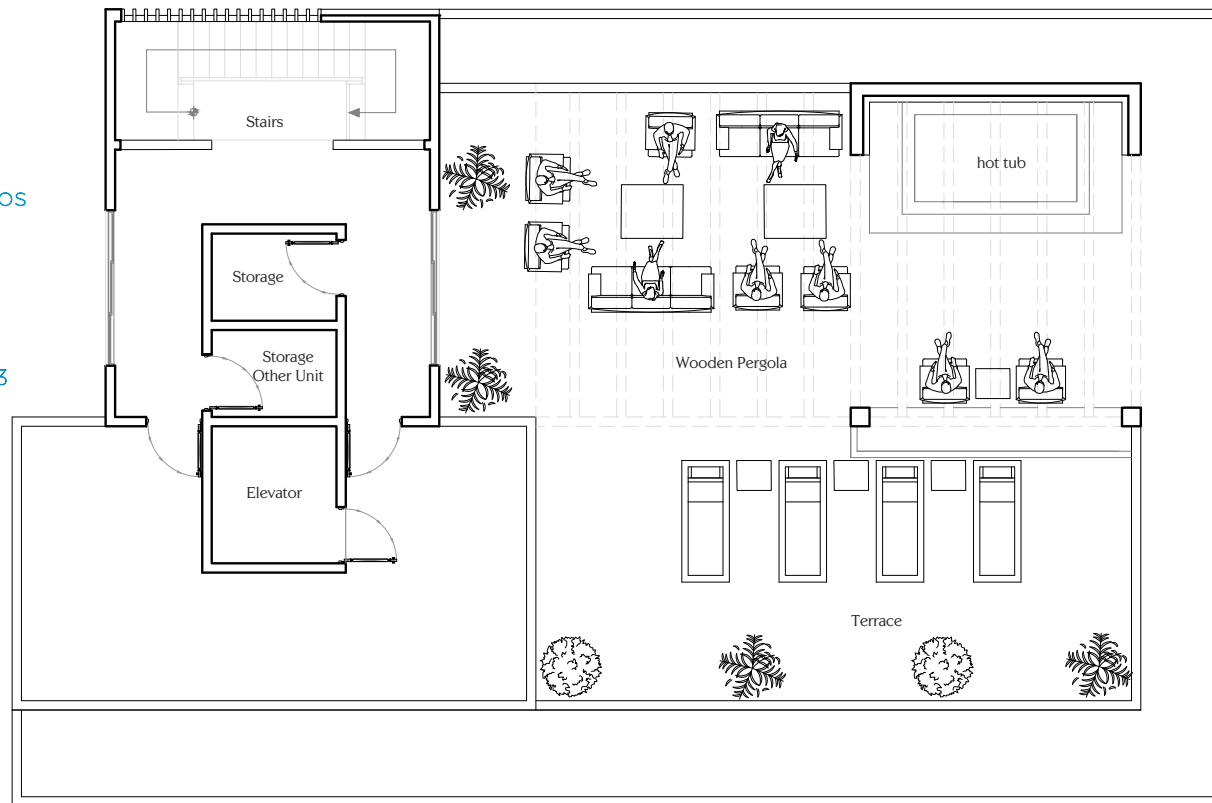

4th FLOOR

Building 9
2-Bedrooms, Third & Fourth Floors - B3
2-Level Penthouse
243.3 m². (2,619 ft²)

Encuentro Beach Condos

3rd FLOOR

CONNECTIONS
AN LGBTQ INCLUSIVE COMMUNITY

Encuentro Beach Condos

Building 9
2-Bedrooms,
Third & Fourth Floors - B3
2-Level Penthouse
243.3 m², (2,619 ft²)

4th FLOOR