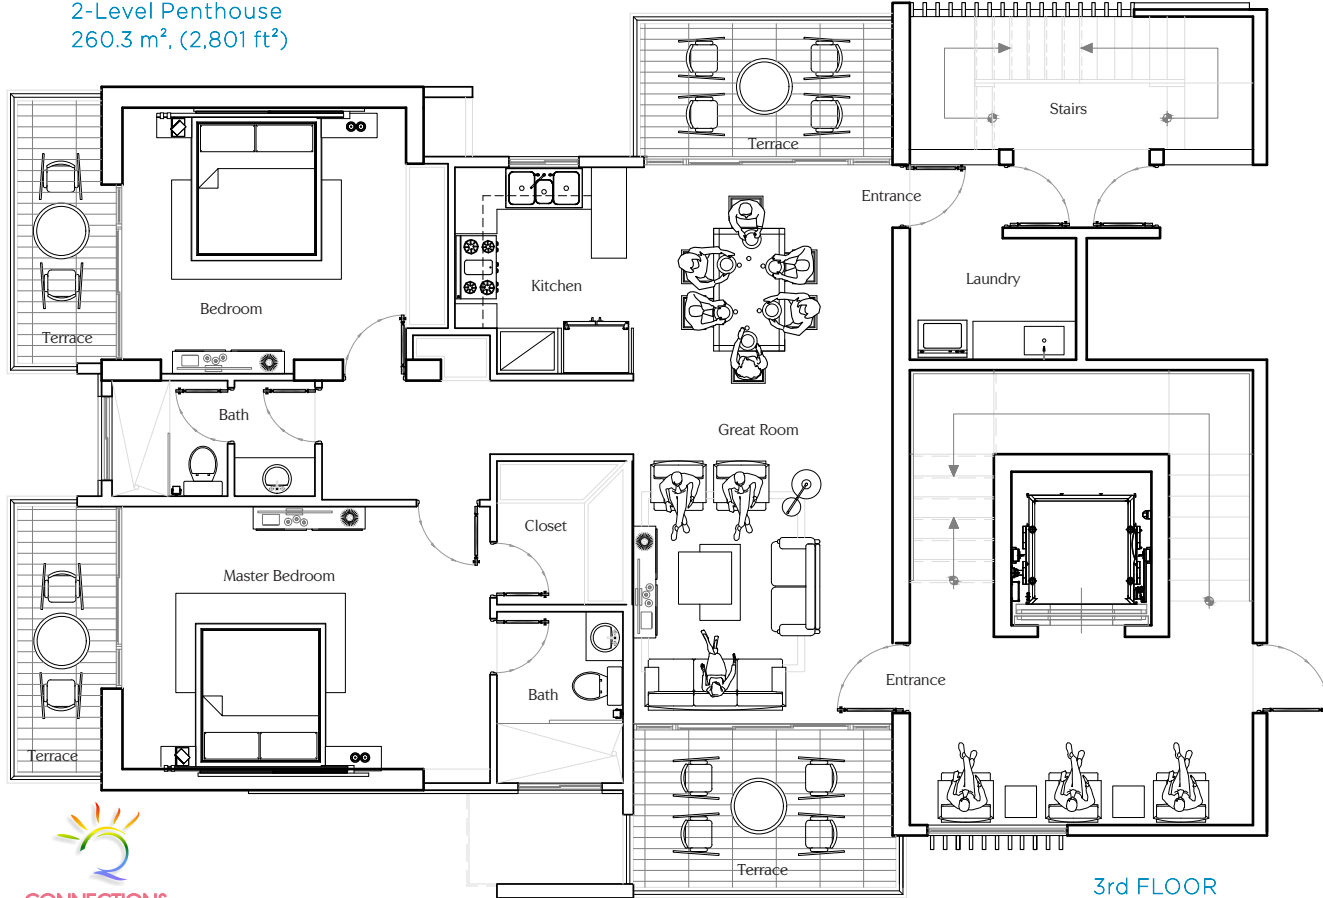

Building 9
2-Bedrooms
First Floor - A1
139.1 m², (1,497 ft²)

Encuentro Beach Condos

CONNECTIONS
AN LGBTQ INCLUSIVE COMMUNITY

CONNECTIONS
AN LGBTQ INCLUSIVE COMMUNITY

Building 9
2-Bedrooms
First Floor - B1
137.5 m², (1,480 ft²)

Encuentro Beach Condos

Building 9
2-Bedrooms
Second Floor - A2
138.9 m², (1,495 ft²)

Encuentro Beach Condos

Building 9
2-Bedrooms
Second Floor - B2
143.6 m². (1,545 ft²)

Encuentro Beach Condos

Building 9
2-Bedrooms, Third & Fourth Floors - A3
2-Level Penthouse
260.3 m², (2,801 ft²)

Encuentro Beach Condos

CONNECTIONS
AN LGBTQ INCLUSIVE COMMUNITY

3rd FLOOR

CONNECTIONS
AN LGBTQ INCLUSIVE COMMUNITY

Encuentro Beach Condos

Building 9
2-Bedrooms,
Third & Fourth Floors - A3
2-Level Penthouse
260.3 m². (2,801 ft²)

4th FLOOR