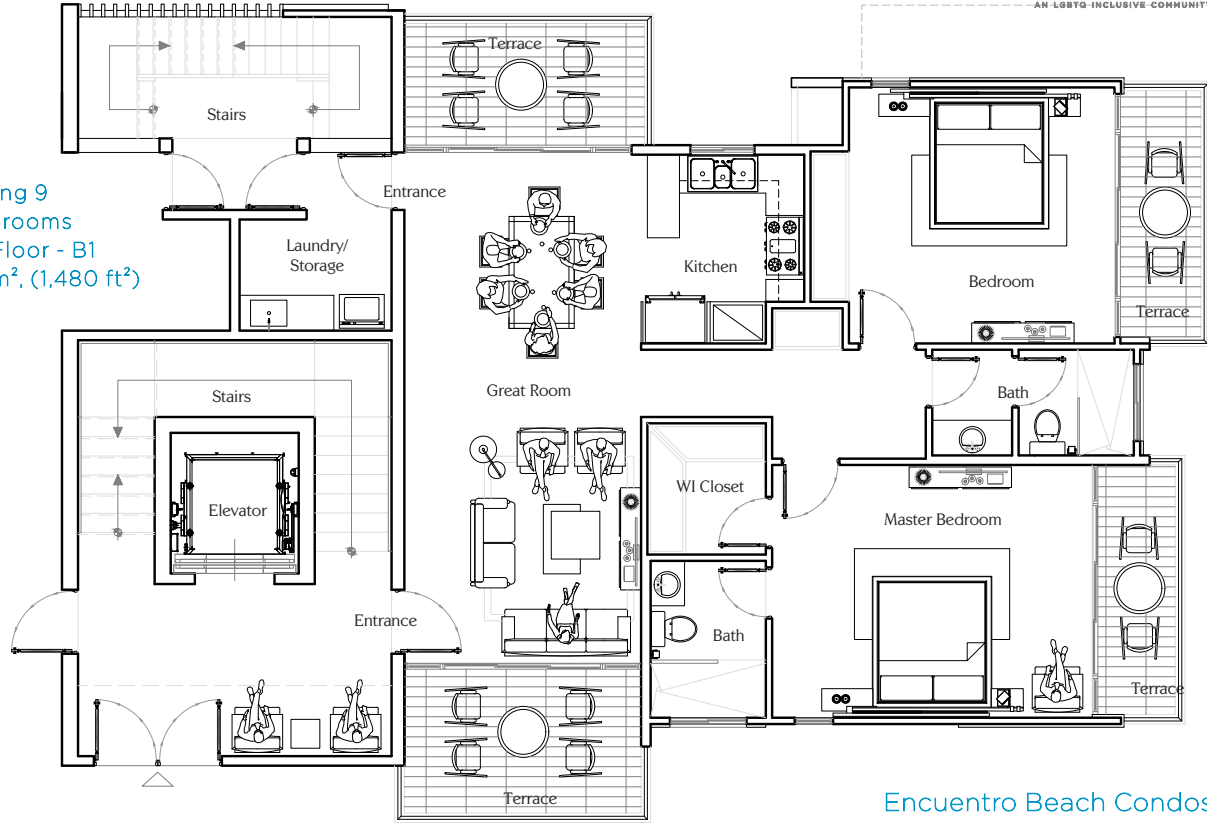

Building 9
2-Bedrooms
First Floor - A1
139.1 m², (1,497 ft²)

Encuentro Beach Condos

CONNECTIONS
AN LGBTQ INCLUSIVE COMMUNITY

CONNECTIONS
AN LGBTQ INCLUSIVE COMMUNITY

Building 9
2-Bedrooms
First Floor - B1
137.5 m², (1,480 ft²)

Encuentro Beach Condos

Building 9
2-Bedrooms
Second Floor - A2
138.9 m², (1,495 ft²)

Encuentro Beach Condos

Building 9
2-Bedrooms
Second Floor - B2
143.6 m². (1,545 ft²)

Encuentro Beach Condos

Building 9
2-Bedrooms, Third & Fourth Floors - A3
2-Level Penthouse
260.3 m², (2,801 ft²)

Encuentro Beach Condos

CONNECTIONS
AN LGBTQ INCLUSIVE COMMUNITY

3rd FLOOR

CONNECTIONS
AN LGBTQ INCLUSIVE COMMUNITY

Encuentro Beach Condos

Building 9
2-Bedrooms,
Third & Fourth Floors - A3
2-Level Penthouse
260.3 m². (2,801 ft²)

4th FLOOR