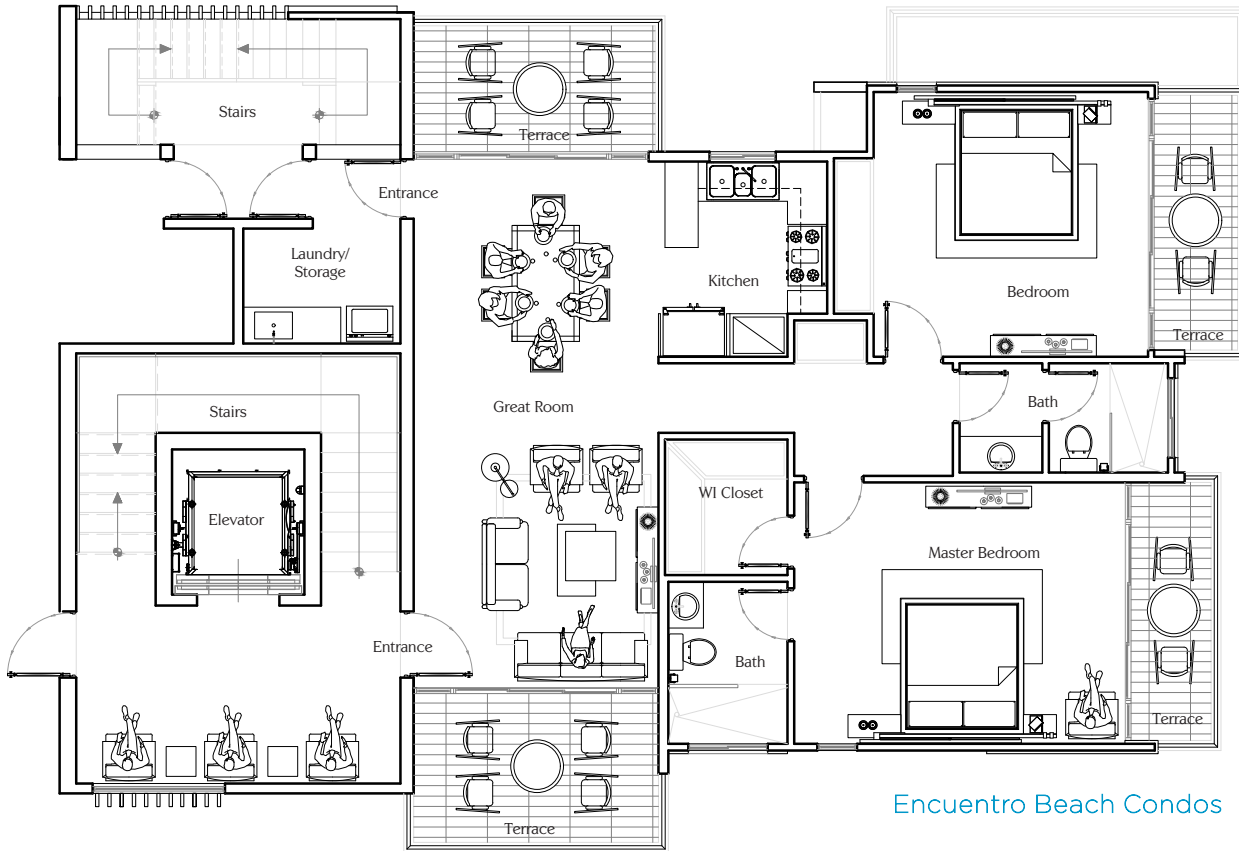

Building 9
2-Bedrooms
First Floor - A1
139.1 m², (1,497 ft²)

Encuentro Beach Condos

CONNECTIONS
AN LGBTQ INCLUSIVE COMMUNITY

CONNECTIONS
AN LGBTQ INCLUSIVE COMMUNITY

Building 9
2-Bedrooms
First Floor - B1
137.5 m², (1,480 ft²)

Encuentro Beach Condos

Building 9
2-Bedrooms
Second Floor - A2
138.9 m², (1,495 ft²)

Encuentro Beach Condos

Building 9
2-Bedrooms
Second Floor - B2
143.6 m². (1,545 ft²)

Encuentro Beach Condos

Building 9
2-Bedrooms, Third & Fourth Floors - A3
2-Level Penthouse
260.3 m², (2,801 ft²)

Encuentro Beach Condos

CONNECTIONS
AN LGBTQ INCLUSIVE COMMUNITY

3rd FLOOR

CONNECTIONS
AN LGBTQ INCLUSIVE COMMUNITY

Encuentro Beach Condos

Building 9
2-Bedrooms,
Third & Fourth Floors - A3
2-Level Penthouse
260.3 m². (2,801 ft²)

4th FLOOR