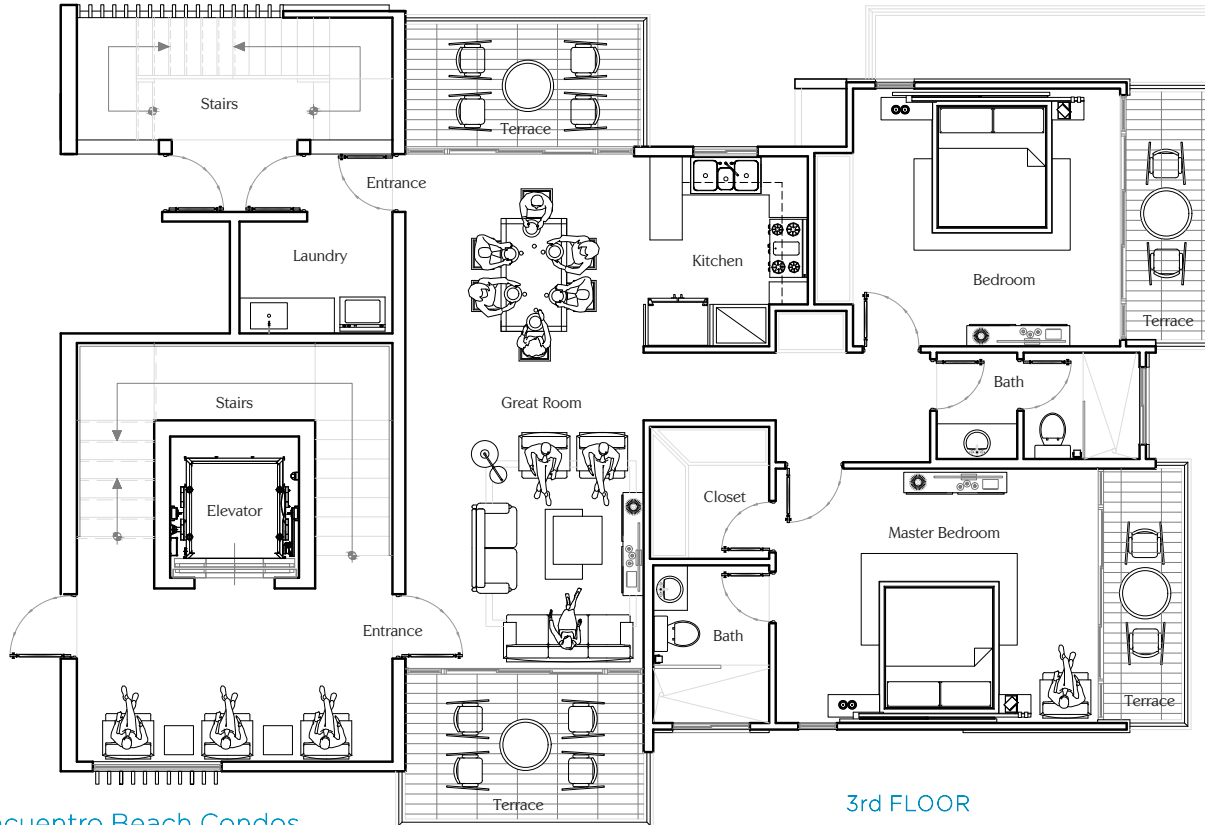

Encuentro Beach Condos

CONNECTIONS
AN LGBTQ INCLUSIVE COMMUNITY

3rd FLOOR

CONNECTIONS
AN LGBTQ INCLUSIVE COMMUNITY

Encuentro Beach Condos

Building 9
2-Bedrooms,
Third & Fourth Floors - A3
2-Level Penthouse
260.3 m². (2,801 ft²)

4th FLOOR

Building 9
2-Bedrooms, Third & Fourth Floors - B3
2-Level Penthouse
243.3 m². (2,619 ft²)

Encuentro Beach Condos

3rd FLOOR

CONNECTIONS
AN LGBTQ INCLUSIVE COMMUNITY

Encuentro Beach Condos

Building 9
2-Bedrooms,
Third & Fourth Floors - B3
2-Level Penthouse
243.3 m², (2,619 ft²)

4th FLOOR