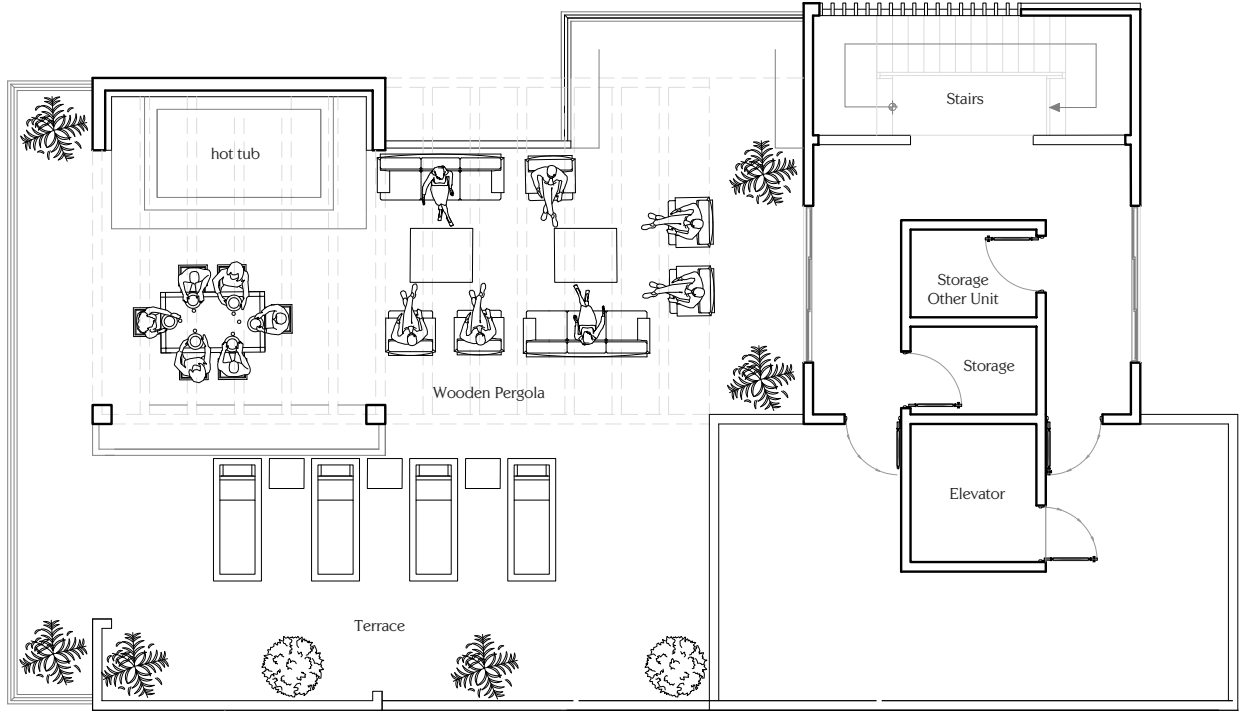

Encuentro Beach Condos

CONNECTIONS
AN LGBTQ INCLUSIVE COMMUNITY

3rd FLOOR

CONNECTIONS
AN LGBTQ INCLUSIVE COMMUNITY

Encuentro Beach Condos

Building 9
2-Bedrooms,
Third & Fourth Floors - A3
2-Level Penthouse
260.3 m². (2,801 ft²)

4th FLOOR

Building 9
2-Bedrooms, Third & Fourth Floors - B3
2-Level Penthouse
243.3 m². (2,619 ft²)

Encuentro Beach Condos

3rd FLOOR

CONNECTIONS
AN LGBTQ INCLUSIVE COMMUNITY

Encuentro Beach Condos

Building 9
2-Bedrooms,
Third & Fourth Floors - B3
2-Level Penthouse
243.3 m², (2,619 ft²)

4th FLOOR